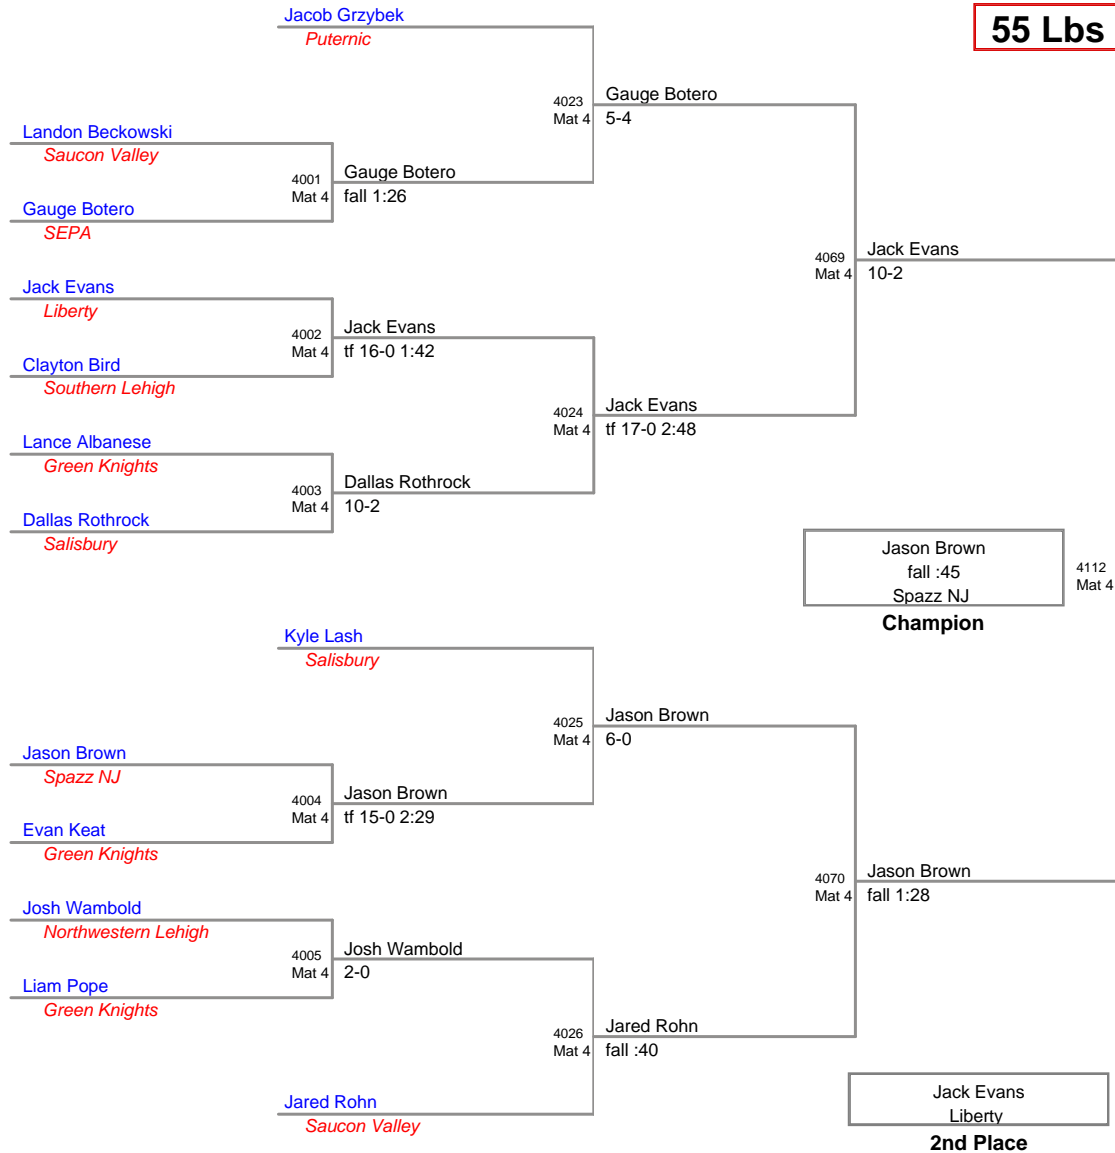

TURKEY SLAM

Tot (on Mat 4)

40 Lbs

TURKEY SLAM

Tot (on Mat 2)

45 Lbs

TURKEY SLAM

Tot (on Mat 4)

55 Lbs

TURKEY SLAM

Tot (on Mat 3)

65 Lbs