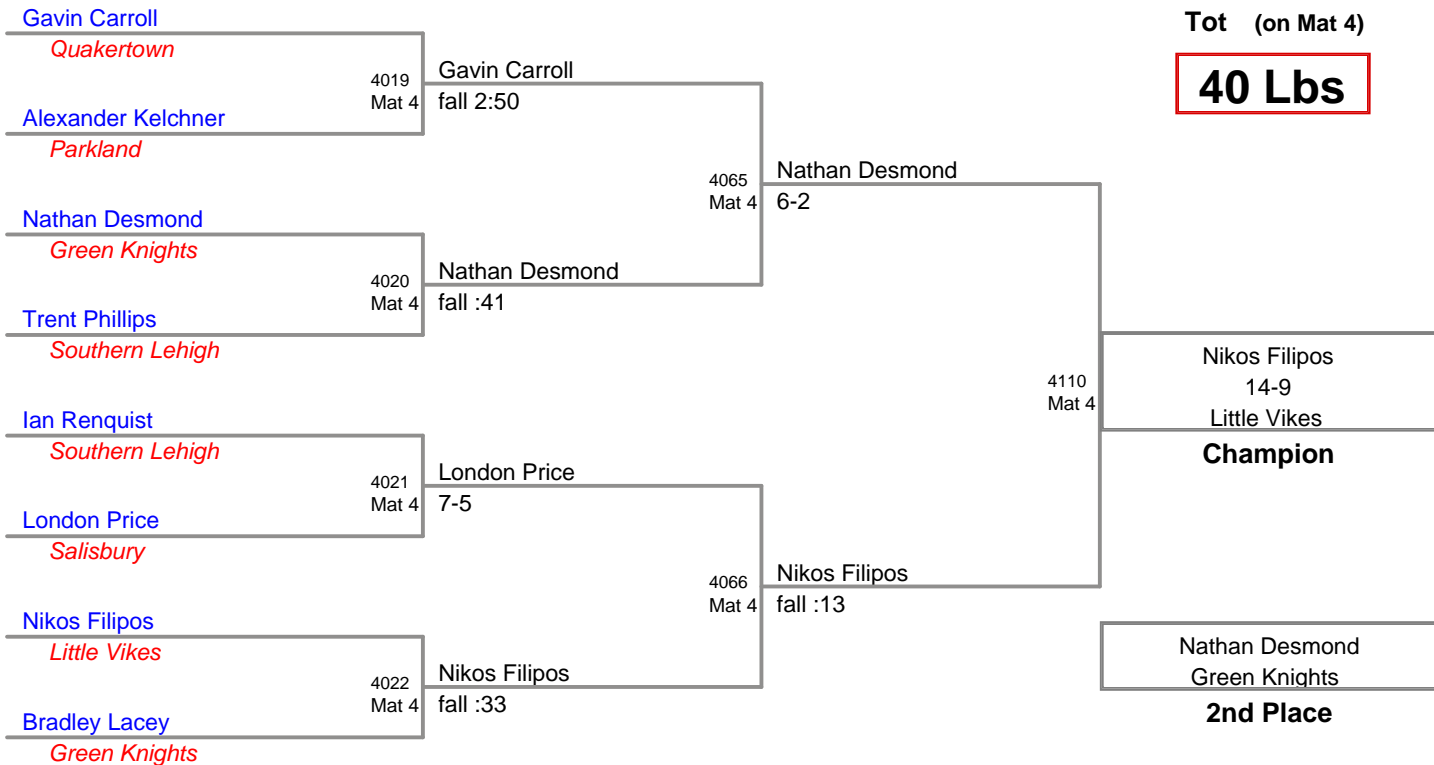

TURKEY SLAM

Tot (on Mat 4)

40 Lbs

TURKEY SLAM

Tot (on Mat 2)

45 Lbs

TURKEY SLAM

Tot (on Mat 4)

55 Lbs

TURKEY SLAM

Tot (on Mat 3)

65 Lbs