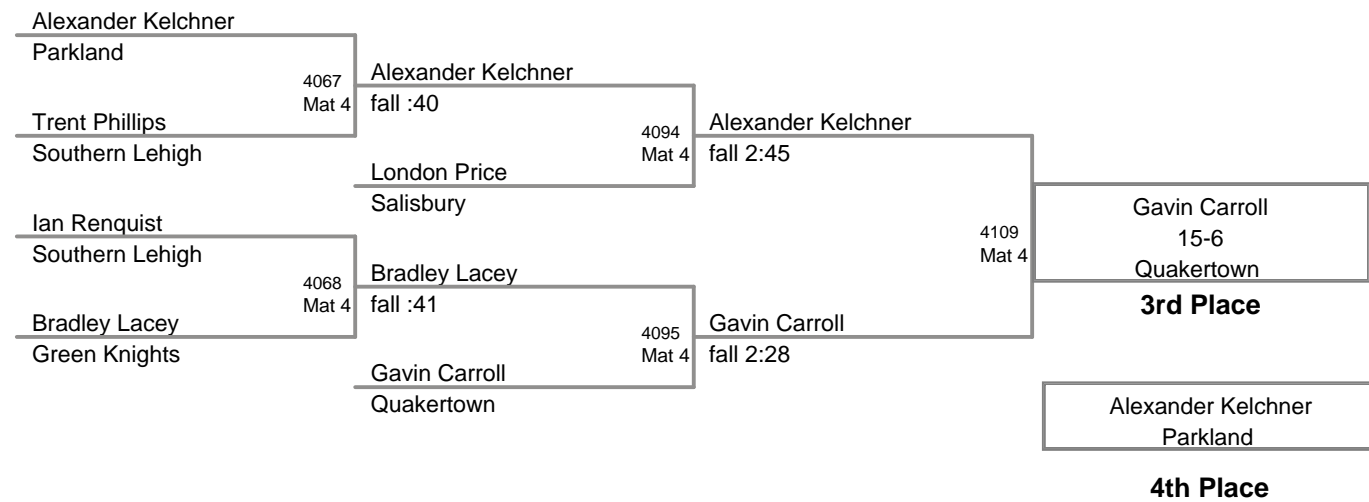

TURKEY SLAM

Tot (on Mat 4)

40 Lbs

TURKEY SLAM

Tot (on Mat 2)

45 Lbs

TURKEY SLAM

Tot (on Mat 4)

55 Lbs

TURKEY SLAM

Tot (on Mat 3)

65 Lbs