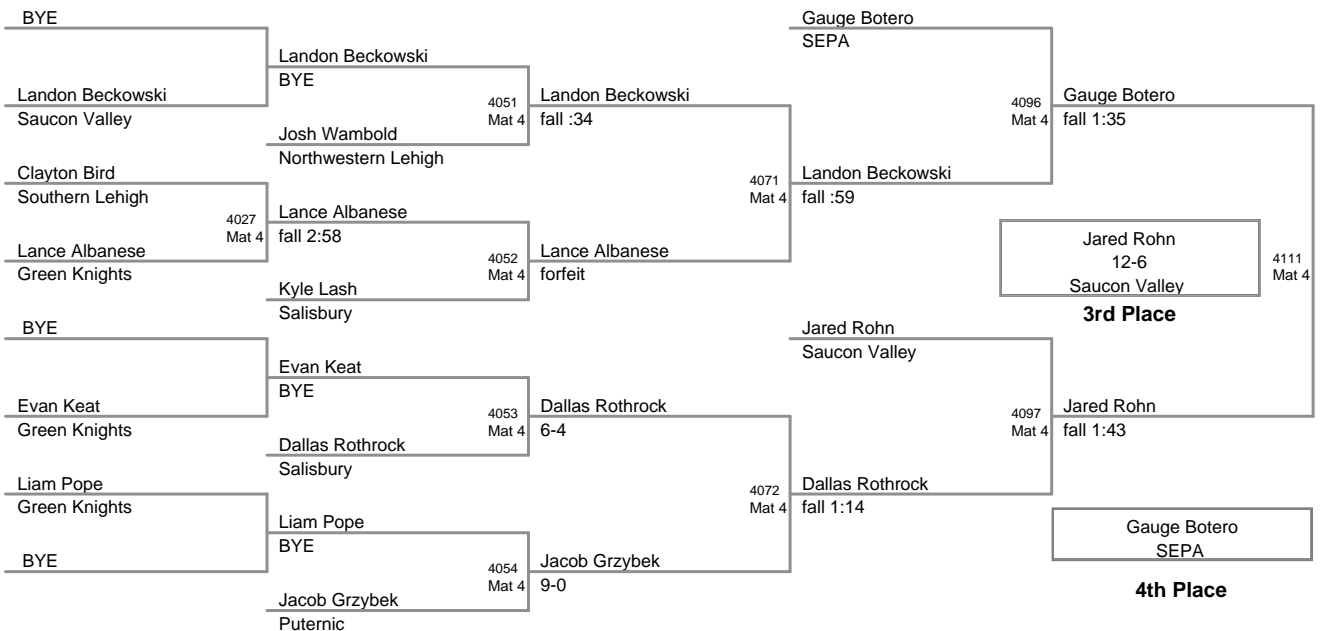

TURKEY SLAM

Tot (on Mat 4)

40 Lbs

TURKEY SLAM

Tot (on Mat 2)

45 Lbs

TURKEY SLAM

Tot (on Mat 4)

55 Lbs

TURKEY SLAM

Tot (on Mat 3)

65 Lbs