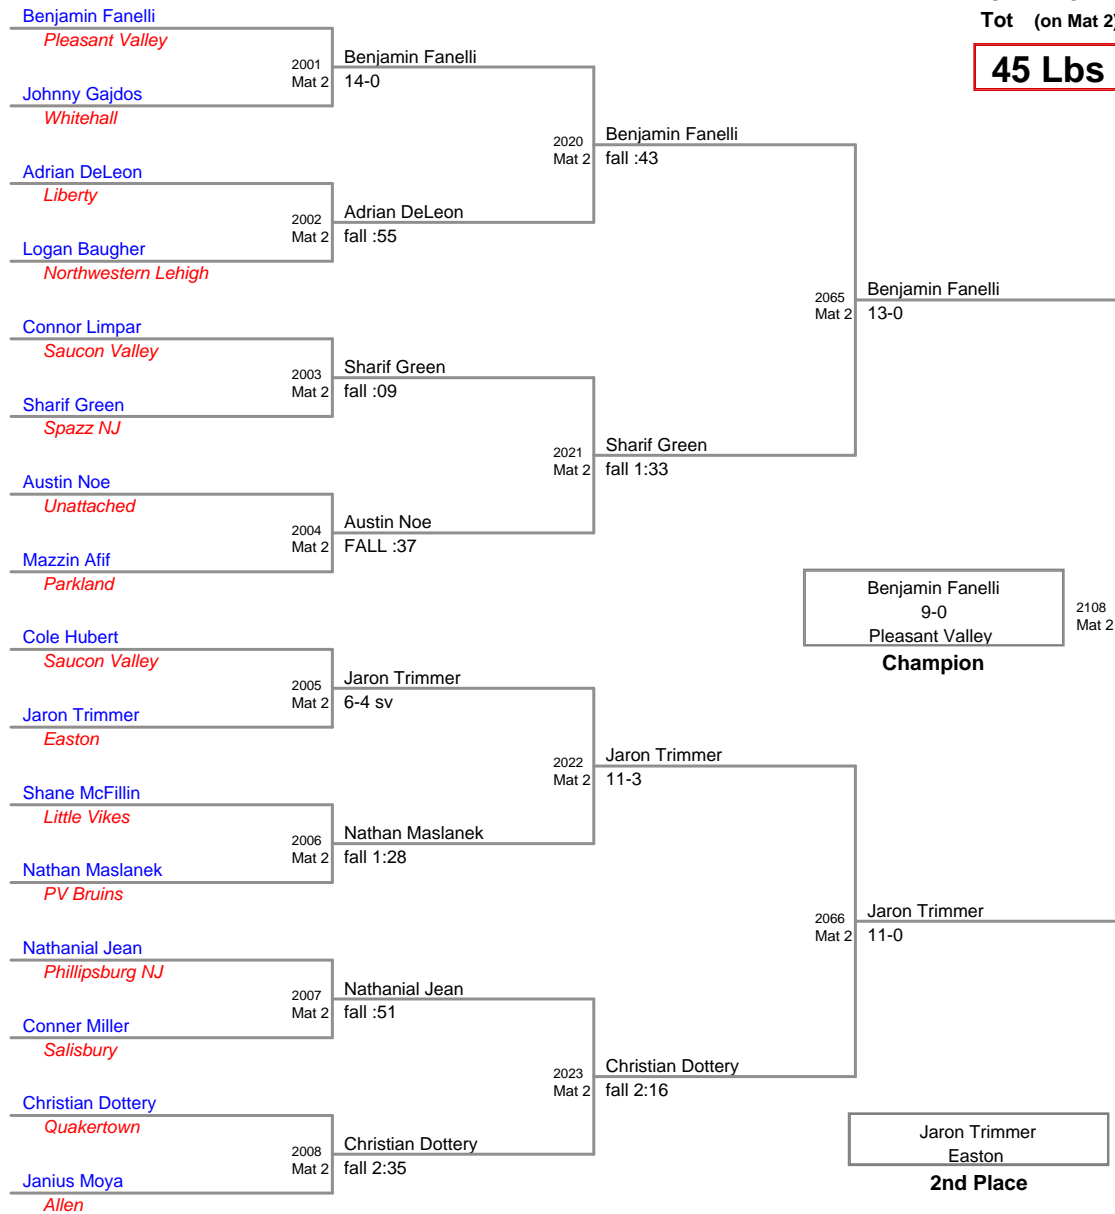

TURKEY SLAM

Tot (on Mat 4)

40 Lbs

TURKEY SLAM

Tot (on Mat 2)

45 Lbs

TURKEY SLAM

Tot (on Mat 4)

55 Lbs

TURKEY SLAM

Tot (on Mat 3)

65 Lbs