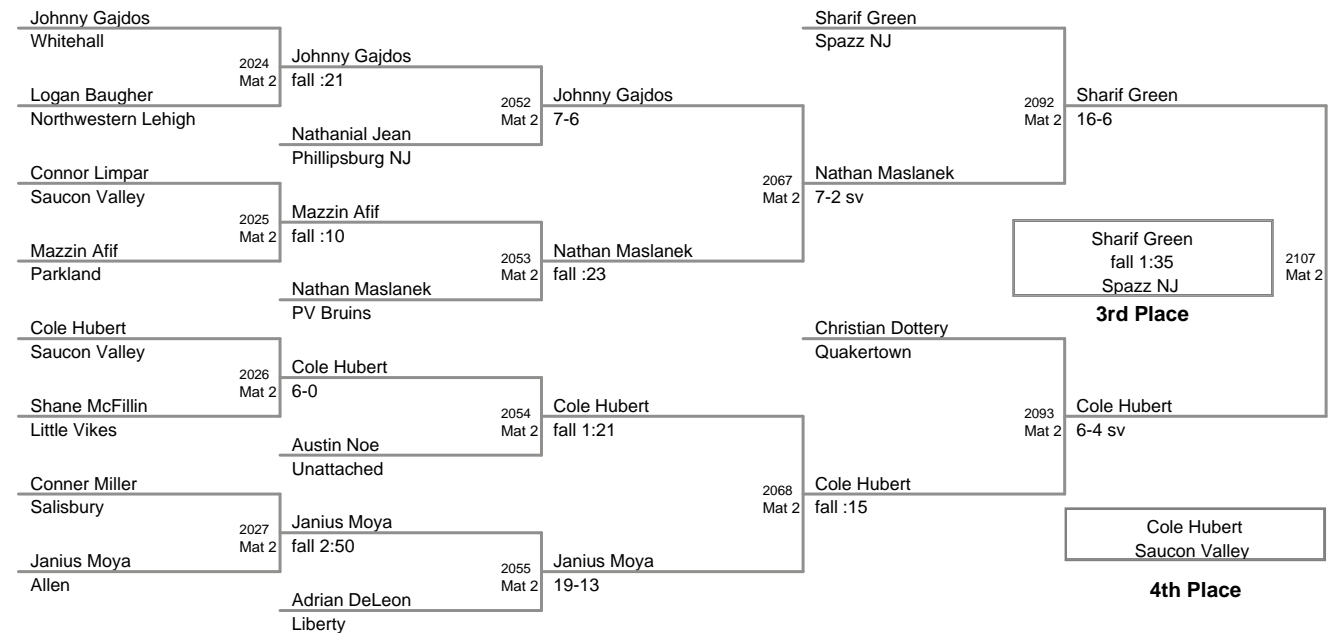

TURKEY SLAM

Tot (on Mat 4)

40 Lbs

TURKEY SLAM

Tot (on Mat 2)

45 Lbs

TURKEY SLAM

Tot (on Mat 4)

55 Lbs

TURKEY SLAM

Tot (on Mat 3)

65 Lbs